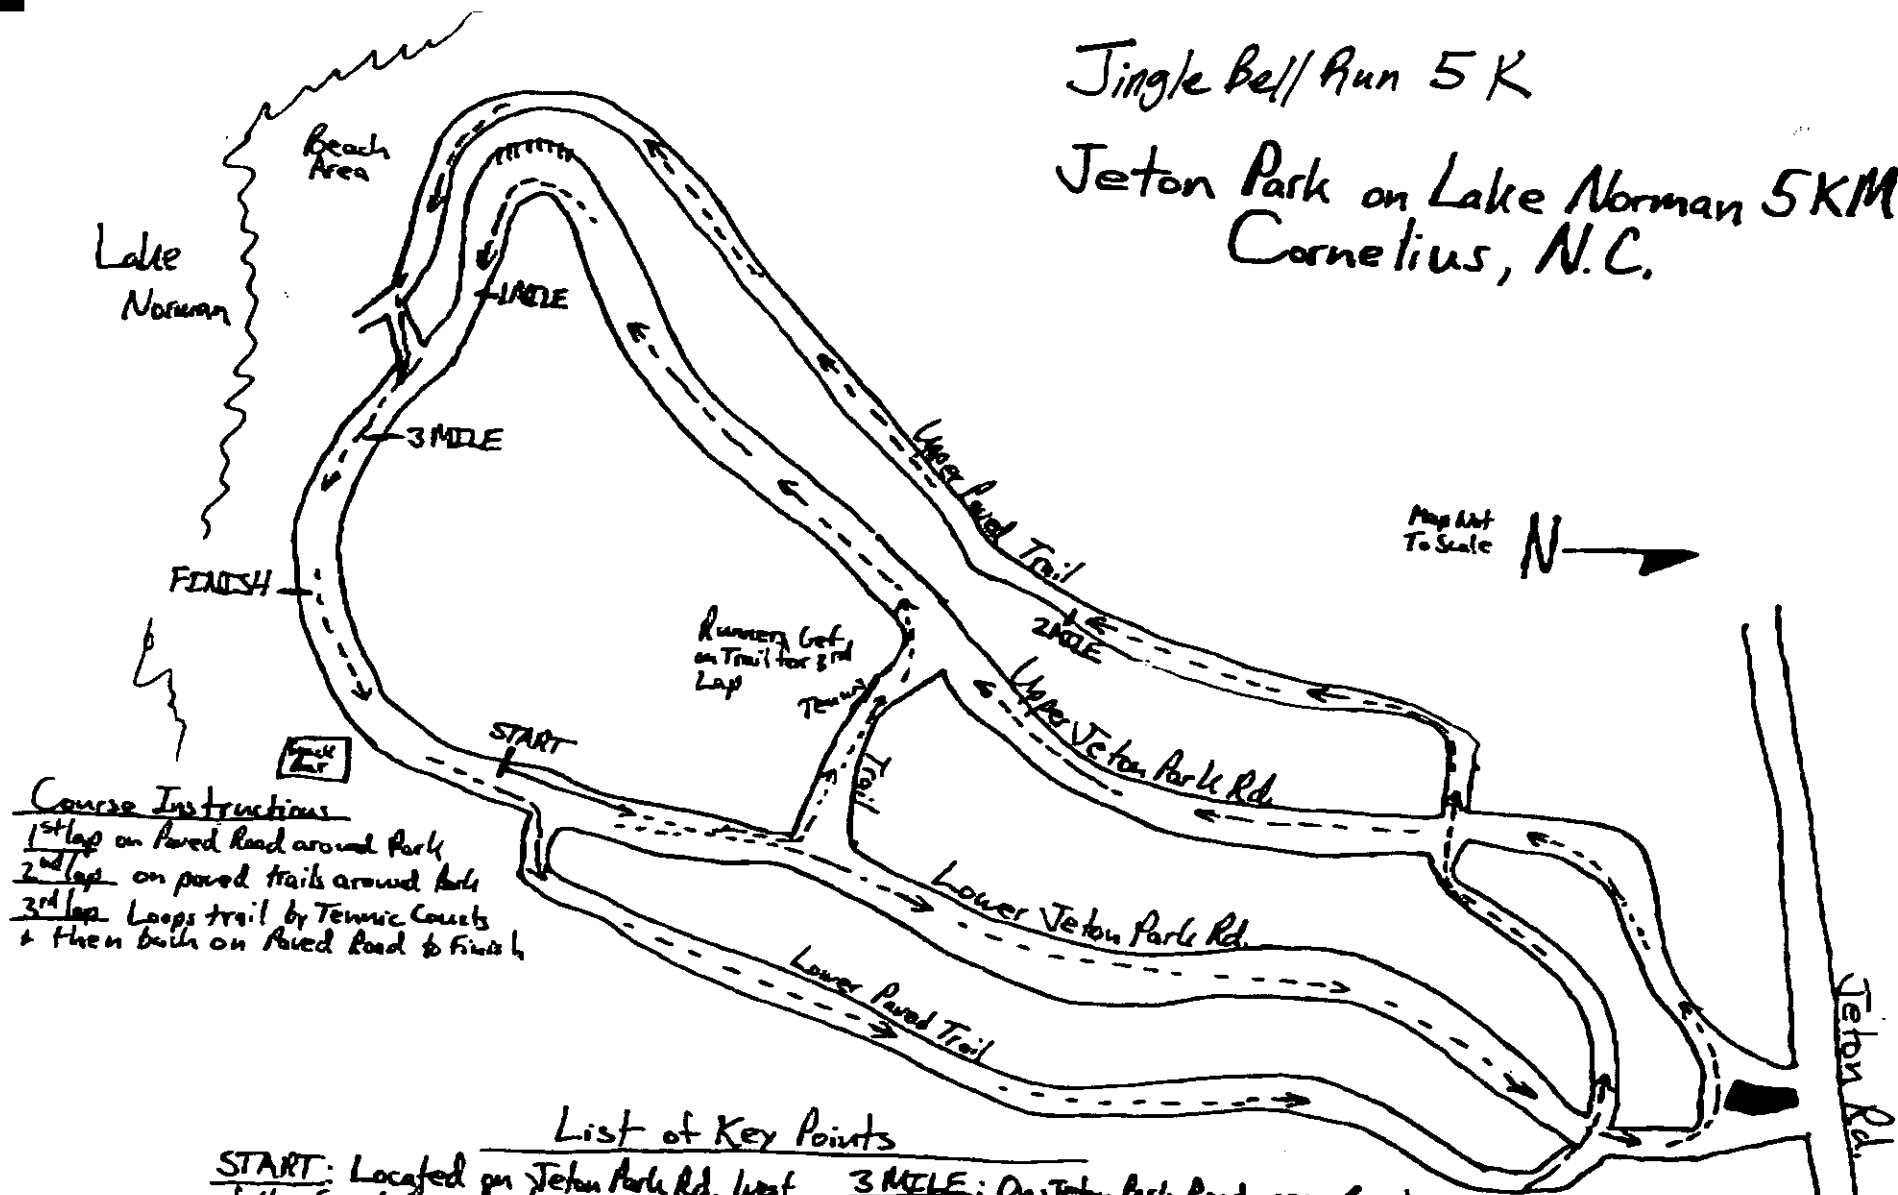

Jingle Bell Run 5K

Jeton Park on Lake Norman 5KM
Cornelius, N.C.

Course Instructions

- 1st lap on paved road around Park
- 2nd lap on paved trails around Park
- 3rd lap Loops trail by Tennis Courts & then back on Paved Road to Finish

List of Key Points

START: Located on Jeton Park Rd. West of the Snake Bar. Point is $441' 8''$ North of a Fire Hydrant and $100'$ South of a Utility Box 53 F8.

1 MILE: On Jeton Park Rd, near Beach Area. Point is $59' 2''$ East of a Storm Drain.

2 MILE: On the Upper Paved Trail in Jeton Park, near Tennis Courts. Point is $208' 2''$ North of Southern Bell Underground Cable Box #2.

3 MILE: On Jeton Park Road near Beach Area. Point is $168' 4''$ West of a Storm Drain.

FINISH: Located on Jeton Park Road, near the Snake Bar. Point is even with Storm Drain # U-1383. Point is $72' 4''$ West of a Fire Hydrant.